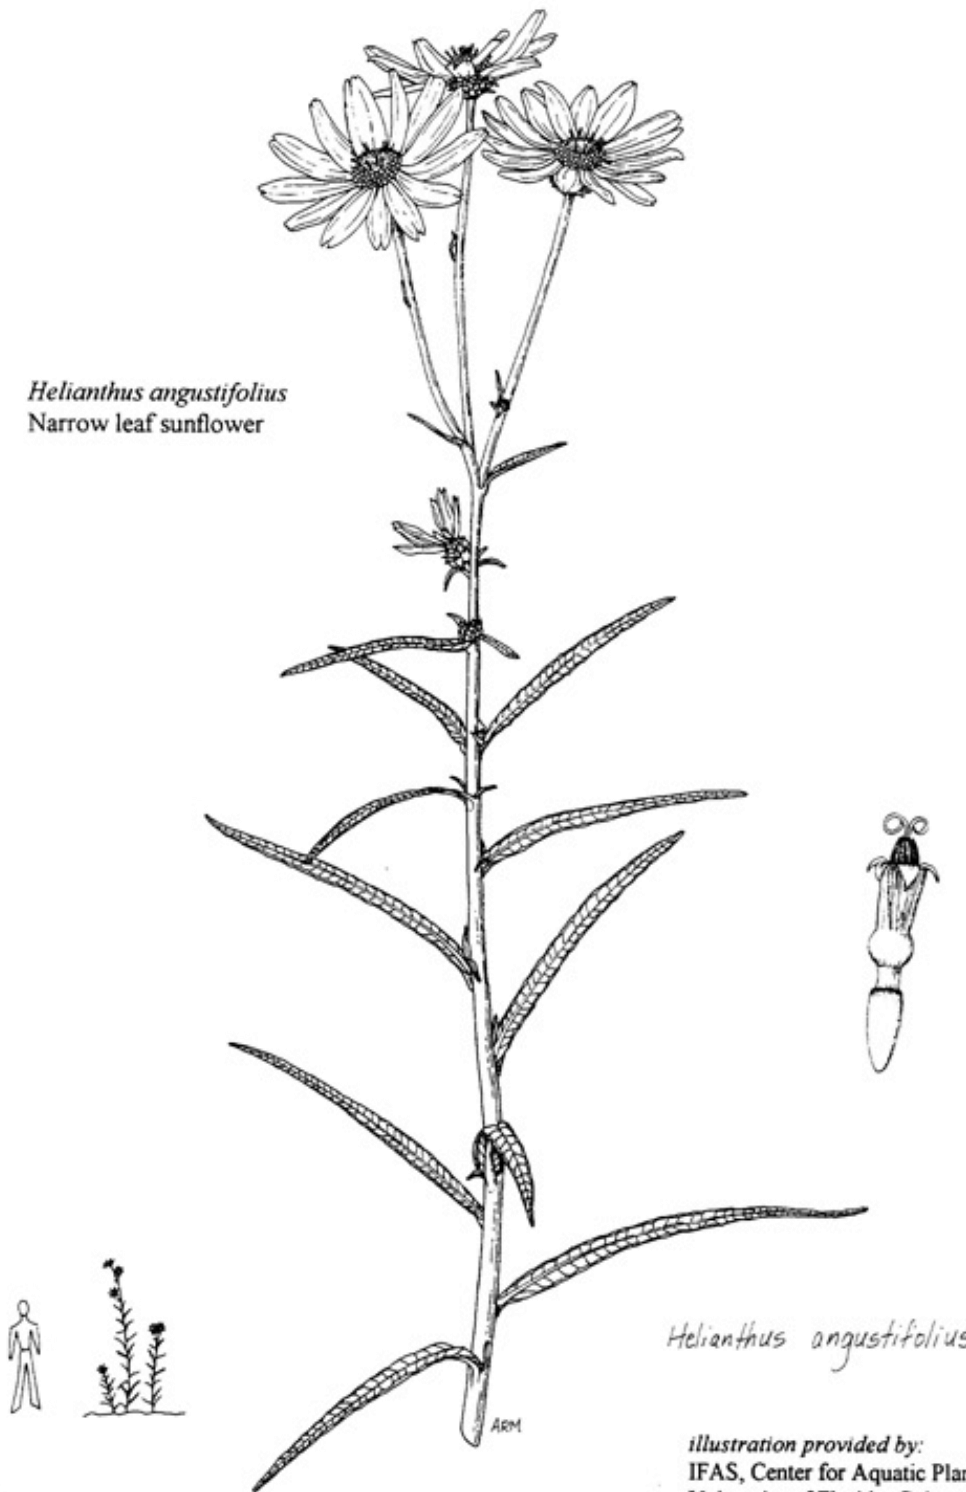

Helianthus angustifolius
Narrow leaf sunflower

Helianthus angustifolius

illustration provided by:
IFAS, Center for Aquatic Plants
University of Florida, Gainesville, 1996

NARROWLEAF SUNFLOWER

Narrowleaf Sunflower (*Helianthus angustifolius*), also known as swamp sunflower, is a perennial native to North America. A member of the Aster family, it grows up to 6' tall and has attractive blooms with a purplish-brown center surrounded by a disk of golden petals 2-3" wide. Its leaves are deep green, narrow, and rough. It prefers wet soil and full sun. Blooming late summer into fall, its seeds are a food source for birds, butterflies, small mammals, and native